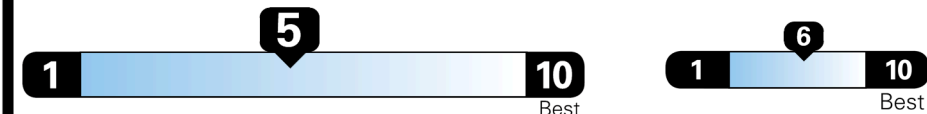

EPA DOT Fuel Economy and Environment

Gasoline Vehicle

Fuel Economy
28 MPG
combined city/hwy
3.6 gallons per 100 miles

Small SUVs range from 14 to 125 MPG. The best vehicle rates 146 MPGe.

25 city
33 highway

You spend $250 more in fuel costs over 5 years compared to the average new vehicle.

Annual fuel cost $1,750

Fuel Economy & Greenhouse Gas Rating (tailpipe only)   **Smog Rating** (tailpipe only)

This vehicle emits 322 grams CO₂ per mile. The best emits 0 grams per mile (tailpipe only). Producing and distributing fuel also create emissions; learn more at fuel economy.gov.

Actual results will vary for many reasons, including driving conditions and how you drive and maintain your vehicle. The average new vehicle gets 29 MPG and costs $8,500 to fuel over 5 years. Cost estimates are based on 15,000 miles per year at $ 3.30 per gallon. MPGe is miles per gasoline gallon equivalent. Vehicle emissions are a significant cause of climate change and smog.

fuel economy.gov

Calculate personalized estimates and compare vehicles